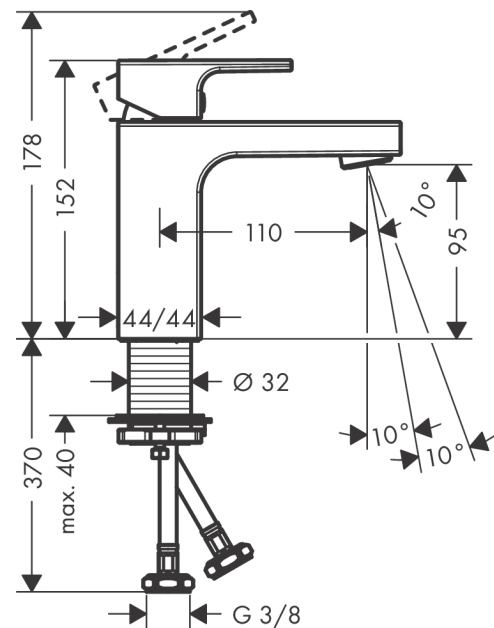

Vernis Shape
Single lever basin mixer 100 without waste set
 Surfaces: **Chrome** Article Number: **71569000**

Description

product features

- ComfortZone 100
- projection 110 mm
- spray type: normal spray
- maximum flow rate at 3 bar: 5 l/min
- ceramic cartridge
- temperature limitation adjustable
- with isolated water conduction - without contact with nickel and lead
- suitable for continuous flow water heaters
- connection type: G 3/8 connections
- connection dimension: DN15

Technology

Product image

Scale drawing

Flowchart

Vernis Shape
Single lever basin mixer 100 without waste set
 Surfaces: **Chrome** Article Number: **71569000**

Exploded Drawing

Year of production: >04/21

Vernis Shape
Single lever basin mixer 100 without waste set
 Surfaces: **Chrome** Article Number: **71569000**

Spare part list

Year of production: >04/21

Pos.	Description	Article Number	Price	PU
1	handle	93684000	-	1
2	screw cover	96338000	-	1
3	flange	93680000	-	1
4	nut	93686000	-	1
5	cartridge, assy	97685000	-	1
6	locking screw for handle	95140000	-	1
7	seal	98865000	-	1
8	aerator swivelling M24x1 (5 l/min)	93834000	-	1
9	seal	93687000	-	1
10	fixing set (Ø 32)	13961000	-	1
11	lever collar	97548000	-	1
12	connection hose 450 mm M8x0,75 G3/8	97206000	-	1
13	O-ring 7x1,5	98422000	-	1
a	fixation extension 35 mm	13898000	-	1