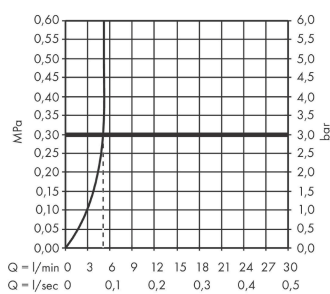

Vernis Shape
Single lever basin mixer 100 without waste set
 Surfaces: **Chrome** Article Number: **71569000**

Description

product features

- ComfortZone 100
- projection 110 mm
- spray type: normal spray
- maximum flow rate at 3 bar: 5 l/min
- ceramic cartridge
- temperature limitation adjustable
- with isolated water conduction - without contact with nickel and lead
- suitable for continuous flow water heaters
- connection type: G 3/8 connections
- connection dimension: DN15

Technology

Product image

Scale drawing

Flowchart

Vernis Shape
Single lever basin mixer 100 without waste set
 Surfaces: **Chrome** Article Number: **71569000**

Exploded Drawing

Year of production: >04/21

Vernis Shape
Single lever basin mixer 100 without waste set
 Surfaces: **Chrome** Article Number: **71569000**