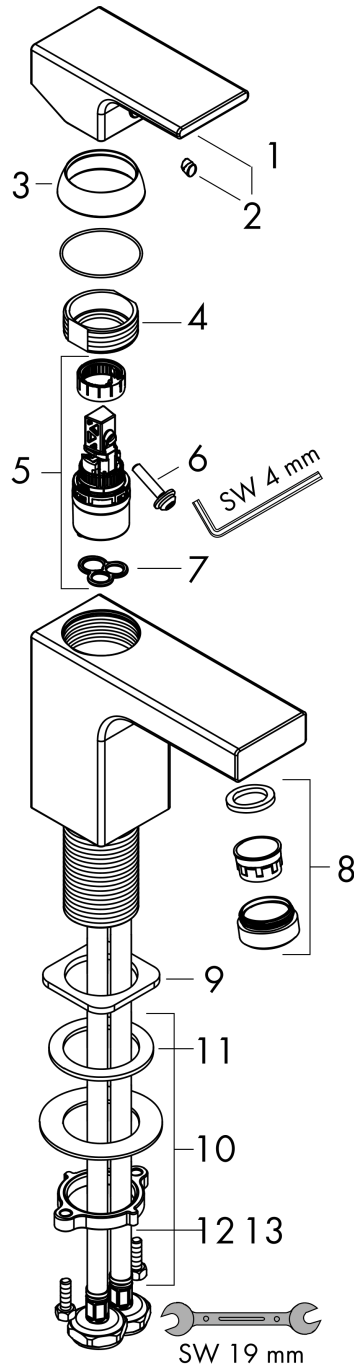

Vernis Shape
Single lever basin mixer 100 without waste set
 Surfaces: **Chrome** Article Number: **71569000**

Description

product features

- ComfortZone 100
- projection 110 mm
- spray type: normal spray
- maximum flow rate at 3 bar: 5 l/min
- ceramic cartridge
- temperature limitation adjustable
- with isolated water conduction - without contact with nickel and lead
- suitable for continuous flow water heaters
- connection type: G 3/8 connections
- connection dimension: DN15

Technology

Product image

Scale drawing

Flowchart

Vernis Shape
Single lever basin mixer 100 without waste set
 Surfaces: **Chrome** Article Number: **71569000**

Exploded Drawing

Year of production: >04/21

Vernis Shape
Single lever basin mixer 100 without waste set
 Surfaces: **Chrome** Article Number: **71569000**

Spare part list

Year of production: >04/21

Pos.	Description	Article Number	Price	PU
1	handle	93684000	-	1
2	screw cover	96338000	-	1
3	flange	93680000	-	1
4	nut	93686000	-	1
5	cartridge, assy	97685000	-	1
6	locking screw for handle	95140000	-	1
7	seal	98865000	-	1
8	aerator swivelling M24x1 (5 l/min)	93834000	-	1
9	seal	93687000	-	1
10	fixing set (Ø 32)	13961000	-	1
11	lever collar	97548000	-	1
12	connection hose 450 mm M8x0,75 G3/8	97206000	-	1
13	O-ring 7x1,5	98422000	-	1
a	fixation extension 35 mm	13898000	-	1